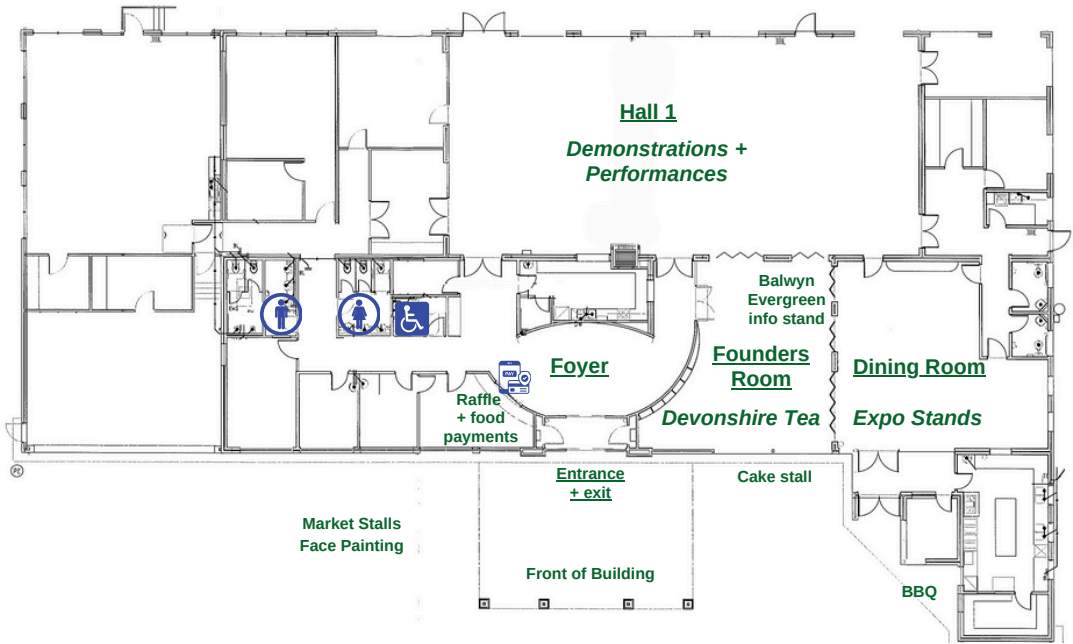

Balwyn Evergreen Map

Balwyn Evergreen Tokens

Buy your tokens at the office located in the foyer using cash or card.

Tokens can be used at the Balwyn Evergreen sausage sizzle, Devonshire Tea, and the cake and seedling stall.

Raffle tickets don't require a token and can be paid for at the office or with a roving ticket seller.

Thank you to our community partners for supporting this event

Balwyn Evergreen is a not-for-profit and registered charity. We simply couldn't exist without the support of our community partners!

Joyce Optometrists
Bennet's Butchery
Fruit Nest
Camberwell Camera Club
VicProp Boroondara

Thanks to our wonderful community for all your support for this event!
We couldn't have done it without you!